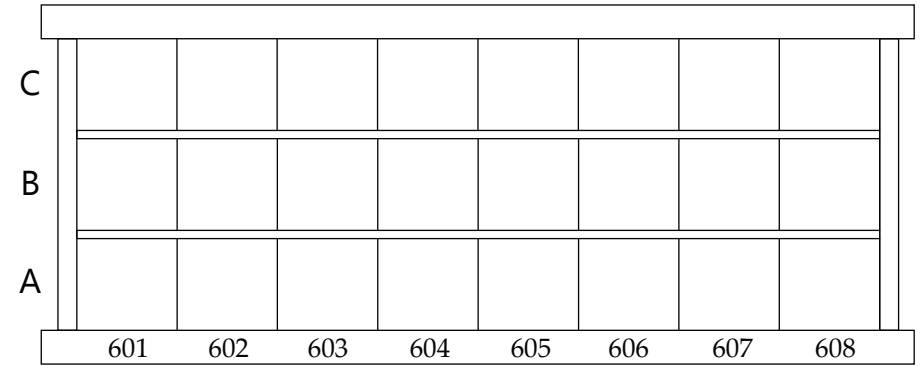

Elevation 400

Elevation 600

Interior Niche: 11x11x11”
No bouquet holders.

Elevation 200

SEC. 19 WEST COLUMBARIUM
HOLY CROSS CEMETERY